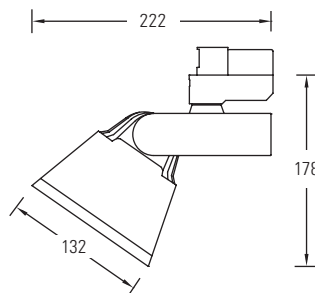

Ultra White

Ultra Grey

Ultra Black

Ultra Mini White

Ultra Mini Grey

Ultra Mini Black

ULTRA/ULTRA MINI LED

- Die cast aluminium track mounted spotlights.
- Ultra ~ 3000 lumens (luminaire output).
- Ultra Mini ~ 1400 lumens (luminaire output).
- Interchangeable optics, available in spot, medium, flood (Ultra and Ultra Mini) and wide flood option (Ultra only).
- Universal 3 circuit track adaptor.
- Colour temperature – available in 3000K and 4000K versions.
- Colour rendering index = 90+
- Finished in white as standard, also available in black or grey.
- Predicted lifetime > 50,000 hours.
- No ultra violet or infra red emissions.
- Photometric data available in Eulumdat format on request or via Relux website.
- Standard ITAB Prolight LED warranty.