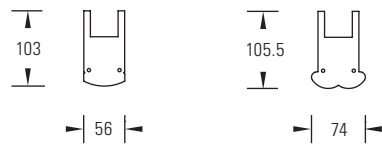

Fixing details for surface mounted version