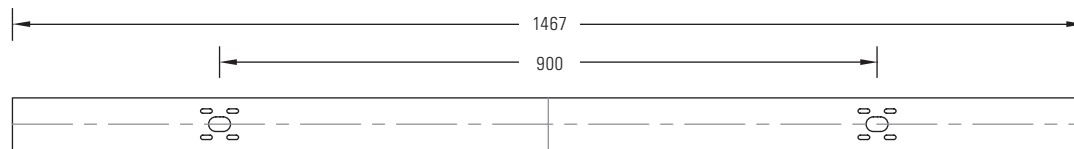

Fixing details for surface mounted version