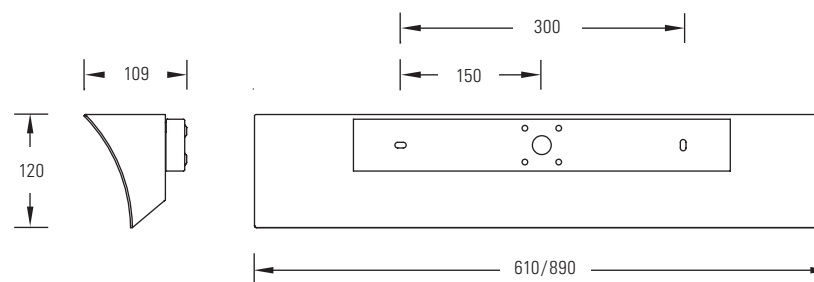

SLEEK LED

An elegant wall mounted luminaire which provides direct light and a wash of light across the ceiling from the upward element. Available in two different lengths (610mm and 900mm) as standard with lumen packages ranging from 4,600 up to over 12,000.

- Slim line direct/indirect wall mounted luminaire.
- Colour rendering index Ra >80.
- Colour temperature – available in 3000K and 4000K versions.
- Predicted lifetime >50,000 hours.
- No ultra violet or infra red emissions.
- Photometric data available in Eulumdat format on request or via Relux website.
- Standard ITAB Prolight LED warranty (see page 161).

Catalogue No.	Nominal Length (mm)	LED Flux (Lumens)	Luminaire Flux (Lumens)	LED Wattage	Total System Wattage	Luminaire Lumens / Circuit Watt	Colour Temp	Weight (Kg)
SLK/06/F/048/3K	600	4800	4608	29.2	32.3	142.7	3000K	3.5
SLK/06/F/048/4K	600	4800	4608	27.4	30.2	152.6	4000K	3.5
SLK/06/F/080/3K	600	8000	7680	49.6	54.6	140.7	3000K	3.5
SLK/06/F/080/4K	600	8000	7680	46.6	52.2	147.1	4000K	3.5
SLK/09/F/072/3K	900	7200	6912	43.8	49.0	141.1	3000K	4.5
SLK/09/F/072/4K	900	7200	6912	41.1	44.9	153.9	4000K	4.5
SLK/09/F/120/3K	900	12000	11520	74.4	78.6	146.6	3000K	4.5
SLK/09/F/120/4K	900	12000	11520	70.0	75.9	151.8	4000K	4.5