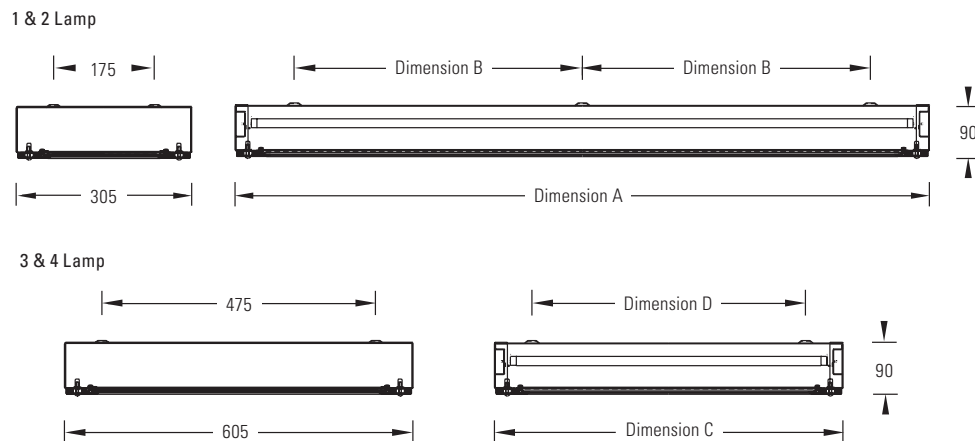

PRO-CLEAN T5 SEALED TL5 

- The Pro-Clean range of high specification surface fluorescent IP65 sealed luminaires is designed for applications including hospital clean rooms and operating theatres, food preparation areas, general clean rooms, pharmaceutical applications and secure areas with vandal resistant requirements.
- An aluminium extruded twin frame features a 3 gasket system that ensures the seal is maintained along the whole length of the luminaire.
- All diffusers are manufactured from polycarbonate. Emergency versions comply with the 850°C hot wire test and are suitable for defined escape routes.