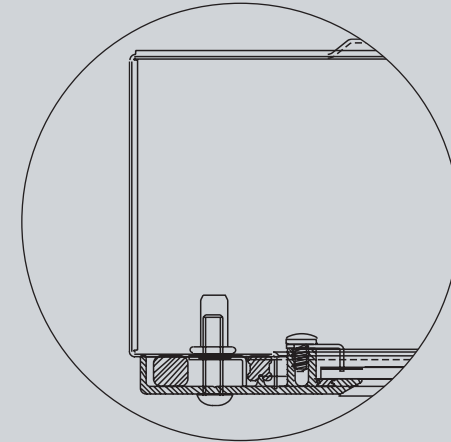

Lampway	A (mm)	B (mm)	C (mm)	D (mm)
1/2 Lamp	14/24W T5			605	475
3/4 Lamp	14/24W T5			605	475
1/2 Lamp	28/54W T5	1205	500		
3/4 Lamp	28/54W T5	1205	500		
1/2 Lamp	28/54W T5	1505	600		
3/4 Lamp	35/49W T5	1505	600		

Inverted Prismatic Diffuser

Lampway	Nom Dims (mm)	Catalogue No.	Emergency Catalogue No.
1x28W TL5	1200x300	CRPS/HF/128/PP	CRPS/HF/128E1/PP
1x35W TL5	1500x300	CRPS/HF/135/PP	CRPS/HF/135E1/PP
2x28W TL5	1200x300	CRPS/HF/228/PP	CRPS/HF/228E1/PP
2x35W TL5	1500x300	CRPS/HF/235/PP	CRPS/HF/235E1/PP
3x14W TL5	600x600	CRPS/HF/314/PP	CRPS/HF/314E1/PP
3x28W TL5	1200x600	CRPS/HF/328/PP	CRPS/HF/328E1/PP
4x14W TL5	600x600	CRPS/HF/414/PP	CRPS/HF/414E1/PP
4x28W TL5	1200x600	CRPS/HF/428/PP	CRPS/HF/428E1/PP

Low Glare Louvre with Clear Diffuser

Lampway	Nom Dims (mm)	Catalogue No.	Emergency Catalogue No.
1x28W TL5	1200x300	CRPS/HF/128/WV	CRPS/HF/128E1/WV
1x35W TL5	1500x300	CRPS/HF/135/WV	CRPS/HF/135E1/WV
2x28W TL5	1200x300	CRPS/HF/228/WV	CRPS/HF/228E1/WV
2x35W TL5	1500x300	CRPS/HF/235/WV	CRPS/HF/235E1/WV
3x14W TL5	600x600	CRPS/HF/314/WV	CRPS/HF/314E1/WV
3x28W TL5	1200x600	CRPS/HF/328/WV	CRPS/HF/328E1/WV
4x14W TL5	600x600	CRPS/HF/414/WV	CRPS/HF/414E1/WV
4x28W TL5	1200x600	CRPS/HF/428/WV	CRPS/HF/428E1/WV

Prismatic with Clear Diffuser

Lampway	Nom Dims (mm)	Catalogue No.	Emergency Catalogue No.
1x28W TL5	1200x300	CRPS/HF/128/PPCP	CRPS/HF/128E1/PPCP
1x35W TL5	1500x300	CRPS/HF/135/PPCP	CRPS/HF/135E1/PPCP
2x28W TL5	1200x300	CRPS/HF/228/PPCP	CRPS/HF/228E1/PPCP
2x35W TL5	1500x300	CRPS/HF/235/PPCP	CRPS/HF/235E1/PPCP
3x14W TL5	600x600	CRPS/HF/314/PPCP	CRPS/HF/314E1/PPCP
3x28W TL5	1200x600	CRPS/HF/328/PPCP	CRPS/HF/328E1/PPCP
4x14W TL5	600x600	CRPS/HF/414/PPCP	CRPS/HF/414E1/PPCP
4x28W TL5	1200x600	CRPS/HF/428/PPCP	CRPS/HF/428E1/PPCP

Low Brightness Louvre with Clear Diffuser

Lampway	Nom Dims (mm)	Catalogue No.	Emergency Catalogue No.
1x28W TL5	1200x300	CRPS/HF/128/X	CRPS/HF/128E1/X
1x35W TL5	1500x300	CRPS/HF/135/X	CRPS/HF/135E1/X
2x28W TL5	1200x300	CRPS/HF/228/X	CRPS/HF/228E1/X
2x35W TL5	1500x300	CRPS/HF/235/X	CRPS/HF/235E1/X
3x14W TL5	600x600	CRPS/HF/314/X	CRPS/HF/314E1/X
3x28W TL5	1200x600	CRPS/HF/328/X	CRPS/HF/328E1/X
4x14W TL5	600x600	CRPS/HF/414/X	CRPS/HF/414E1/X
4x28W TL5	1200x600	CRPS/HF/428/X	CRPS/HF/428E1/X

Asymmetric Low Glare Louvre with Clear Diffuser

Lampway	Nom Dims (mm)	Catalogue No.	Emergency Catalogue No.
1x28W TL5	1200x300	CRPS/HF/128/WVA	CRPS/HF/128E1/WVA
1x35W TL5	1500x300	CRPS/HF/135/WVA	CRPS/HF/135E1/WVA
2x28W TL5	1200x300	CRPS/HF/228/WVA	CRPS/HF/228E1/WVA
2x35W TL5	1500x300	CRPS/HF/235/WVA	CRPS/HF/235E1/WVA