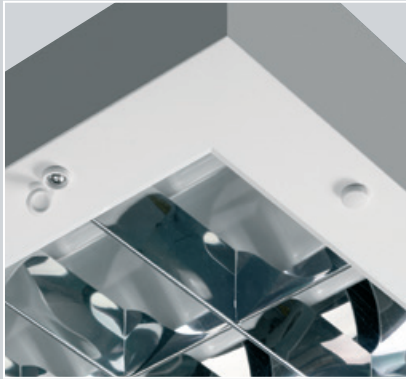

Screw caps as standard