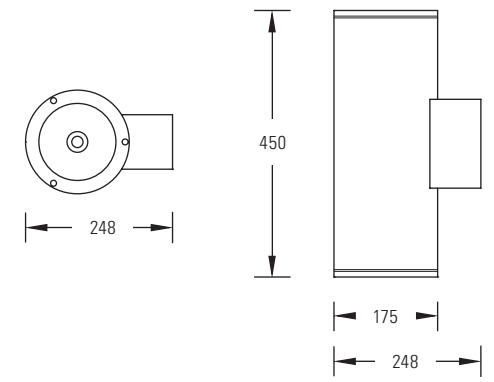

ROLL

A range of LED external up and downlight wall mounted decorative luminaires, supplied in silver (RAL 9006) as standard with white (RAL9016) and black (RAL9005) versions also available.

Colour 3000K and 4000K versions are available in a range of outputs.

Catalogue No.	Colour	Beam Angle	LED Flux (Lumens)	LED Wattage	Colour Temp	CRI	Weight (Kg)
ROLS/2SLE/12/4K/S	Silver	Spot (12°)	2x1200	14.5	4000K	>80	6
ROLS/2SLE/12/4K/M	Silver	Medium (24°)	2x1200	14.5	4000K	>80	6
ROLS/2SLE/12/4K/F	Silver	Flood (40°)	2x1200	14.5	4000K	>80	6
ROLS/2SLE/20/4K/S	Silver	Spot (12°)	2x2000	24.0	4000K	>80	6
ROLS/2SLE/20/4K/M	Silver	Medium (24°)	2x2000	24.0	4000K	>80	6
ROLS/2SLE/20/4K/F	Silver	Flood (40°)	2x2000	24.0	4000K	>80	6

To specify a white version, replace 'S' in catalogue number with 'W': e.g. ROLW/2SLE/12/4K/S
 To specify a black version, replace 'S' in catalogue number with 'B': e.g. ROLB/2SLE/12/4K/S
Colour Temperature: To specify 3000K colour temperature substitute '4K' in the catalogue number with '3K': e.g. ROLS/2SLE/12/3K/F

SPECIFICATION

Body: Corrosion resistant die cast aluminium alloy body with silicone rubber gasket seal for tempered glass optic.

Output: Lumen packages up to 2,300 lumens up and 2,300 lumens down are available.