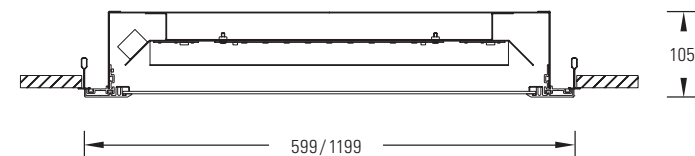

Screw caps as standard

PRO-CLEAN SEALED

LED

The Pro-Clean range of high specification recessed LED IP65 sealed luminaires is designed to suit the majority of ceiling systems.

- Standard body will fit exposed T and plasterboard ceilings. Options for concealed fix ceilings can be specified.
- 600x600 and 1200x300mm modular sizes as standard. Other versions on request.
- Suitable for use in hospitals, food prep areas, clean rooms, pharmaceutical areas and secure areas with vandal resistant and anti ligature requirements.
- An aluminium extruded twin frame featuring a closed cell Ethylene Propylene (EPDM) 3 gasket system to IP65 that ensures the seal is maintained along the whole length of the luminaire as well as to the ceiling when the outer frame is removed. Screw cover caps supplied as standard.
- Diffuser options:
 - Polycarbonate TP(a) LED opalised diffuser designed to eliminate spotting and provide an even luminance over the whole diffuser.
 - 2mm Opal (as above) and 3mm Clear Polycarbonate sandwich (provides extra strength for vandal resistant and secure areas) Supplied with security screws as standard with this option.

- Completely removable gear tray for ease of maintenance.
- Available in fixed output, DALI or Switchdim operation.
- Colour rendering index Ra >80 (Ra >90 is available in the higher output versions on request).
- Predicted lifetime >50,000 hours.
- Colour temperature – available in 3000K and 4000K versions.
- No ultra violet or infra red emissions.
- Standard and self test 3 hour maintained emergency conversions are available.
- Photometric data available in Eulumdat format on request or via Relux website.
- Plasterboard cutout sizes are: 575x575mm for 600x600 luminaire
275x1175mm for 1200x300 luminaire.
- Nominal lumen outputs are shown in the tables, but alternative preset outputs are available, at special request, in the range 3200 to 10,000 lumens.
- Standard ITAB Prolight LED warranty (see page 161).