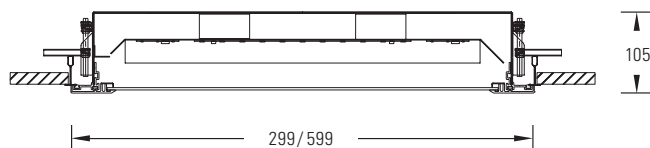

Screw caps as standard

PRO-CLEAN SEALED

LED

The Pro-Clean range of high specification recessed LED IP65 sealed luminaires is designed to suit the majority of ceiling systems.

- Standard body will fit exposed T and plasterboard ceilings. Options for concealed fix ceilings can be specified.
- 600x600 and 1200x300mm modular sizes as standard. Other versions on request.
- Suitable for use in hospitals, food prep areas, clean rooms, pharmaceutical areas and secure areas with vandal resistant and anti ligature requirements.
- An aluminium extruded twin frame featuring a closed cell Ethylene Propylene (EPDM) 3 gasket system to IP65 that ensures the seal is maintained along the whole length of the luminaire as well as to the ceiling when the outer frame is removed. Screw cover caps supplied as standard.
- Diffuser options:
 - Polycarbonate TP(a) LED opalised diffuser designed to eliminate spotting and provide an even luminance over the whole diffuser.
 - 2mm Opal (as above) and 3mm Clear Polycarbonate sandwich (provides extra strength for vandal resistant and secure areas) Supplied with security screws as standard with this option.

- Completely removable gear tray for ease of maintenance.
- Available in fixed output, DALI or Switchdim operation.
- Colour rendering index Ra >80 (Ra >90 is available in the higher output versions on request).
- Predicted lifetime >50,000 hours.
- Colour temperature – available in 3000K and 4000K versions.
- No ultra violet or infra red emissions.
- Standard and self test 3 hour maintained emergency conversions are available.
- Photometric data available in Eulumdat format on request or via Relux website.
- Plasterboard cutout sizes are: 575x575mm for 600x600 luminaire
275x1175mm for 1200x300 luminaire.
- Nominal lumen outputs are shown in the tables, but alternative preset outputs are available, at special request, in the range 3200 to 10,000 lumens.
- Standard ITAB Prolight LED warranty (see page 161).