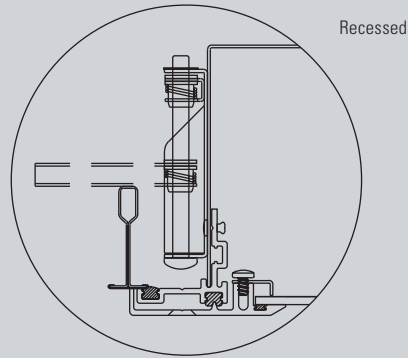

Screw caps as standard

PRO-CLEAN SEALED

LED

The Pro-Clean range of high specification recessed LED IP65 sealed luminaires is designed to suit the majority of ceiling systems.

- Standard body will fit exposed T and plasterboard ceilings. Options for concealed fix ceilings can be specified.
- 600x600 and 1200x300mm modular sizes as standard. Other versions on request.
- Suitable for use in hospitals, food prep areas, clean rooms, pharmaceutical areas and secure areas with vandal resistant and anti ligature requirements.
- An aluminium extruded twin frame featuring a closed cell Ethylene Propylene (EPDM) 3 gasket system to IP65 that ensures the seal is maintained along the whole length of the luminaire as well as to the ceiling when the outer frame is removed. Screw cover caps supplied as standard.
- Diffuser options:
 - Polycarbonate TP(a) LED opalised diffuser designed to eliminate spotting and provide an even luminance over the whole diffuser.
 - 2mm Opal (as above) and 3mm Clear Polycarbonate sandwich (provides extra strength for vandal resistant and secure areas) Supplied with security screws as standard with this option.

- Completely removable gear tray for ease of maintenance.
- Available in fixed output, DALI or Switchdim operation.
- Colour rendering index Ra >80 (Ra >90 is available in the higher output versions on request).
- Predicted lifetime >50,000 hours.
- Colour temperature – available in 3000K and 4000K versions.
- No ultra violet or infra red emissions.
- Standard and self test 3 hour maintained emergency conversions are available.
- Photometric data available in Eulumdat format on request or via Relux website.
- Plasterboard cutout sizes are: 575x575mm for 600x600 luminaire
275x1175mm for 1200x300 luminaire.
- Nominal lumen outputs are shown in the tables, but alternative preset outputs are available, at special request, in the range 3200 to 10,000 lumens.
- Standard ITAB Prolight LED warranty (see page 161).