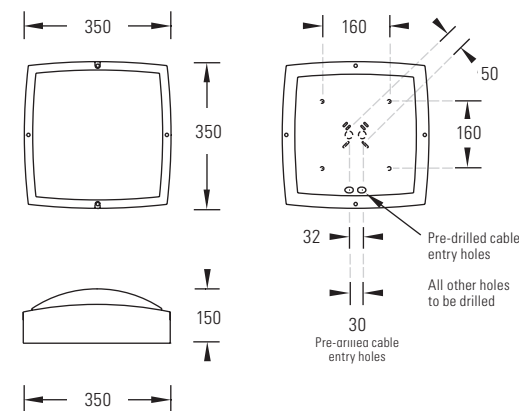

CLASSIC SLIM

LED

PRIME

LED

CCFOM – Circular Opal Diffuser with Slim Profile

PRMO – Opal Diffuser

Catalogue No.	Nominal Dimensions (mm)	LED Flux (Lumens)	Luminaire Flux (Lumens)	LED Wattage	Total System Wattage	Luminaire Lumens / Circuit Watt	Colour Temp	CRI	Weight (Kg)
CCFOM/1750/4K/OP/B	Ø 365	1900	1205	11.2	12.9	93.5	4000K	>80	4
CCFOM/2400/4K/OP/B	Ø 365	2500	1585	16.5	19.0	83.5	4000K	>80	4
CCFOM/3500/4K/OP/B	Ø 365	3500	2219	22.5	25.9	85.8	4000K	>80	4

Catalogue No.	Nominal Dimensions (mm)	LED Flux (Lumens)	Luminaire Flux (Lumens)	LED Wattage	Total System Wattage	Luminaire Lumens / Circuit Watt	Colour Temp	CRI	Weight (Kg)
PRMO/1750/4K/OP/B	350x350	1900	1205	11.2	12.9	93.5	4000K	>80	5
PRMO/2400/4K/OP/B	350x350	2500	1585	16.5	19.0	83.5	4000K	>80	5
PRMO/3500/4K/OP/B	350x350	3500	2219	22.5	25.9	85.8	4000K	>80	5

PRIME HOOD

LED

PRIME GRILL

LED

PRMH – Opal Diffuser with Hood

PRMG – Opal Diffuser with Grill

Catalogue No.	Nominal Dimensions (mm)	LED Flux (Lumens)	Luminaire Flux (Lumens)	LED Wattage	Total System Wattage	Luminaire Lumens / Circuit Watt	Colour Temp	CRI	Weight (Kg)
PRMH/1750/4K/OP/B	350x350	1900	589	11.2	12.9	45.7	4000K	>80	5
PRMH/2400/4K/OP/B	350x350	2500	775	16.5	19.0	40.8	4000K	>80	5
PRMH/3500/4K/OP/B	350x350	3500	1085	22.5	25.9	41.9	4000K	>80	5

Catalogue No.	Nominal Dimensions (mm)	LED Flux (Lumens)	Luminaire Flux (Lumens)	LED Wattage	Total System Wattage	Luminaire Lumens / Circuit Watt	Colour Temp	CRI	Weight (Kg)
PRMG/1750/4K/OP/B	350x350	1900	1260	11.2	12.9	97.8	4000K	>80	5
PRMG/2400/4K/OP/B	350x350	2500	1658	16.5	19.0	87.4	4000K	>80	5
PRMG/3500/4K/OP/B	350x350	3500	2321	22.5	25.9	89.7	4000K	>80	5