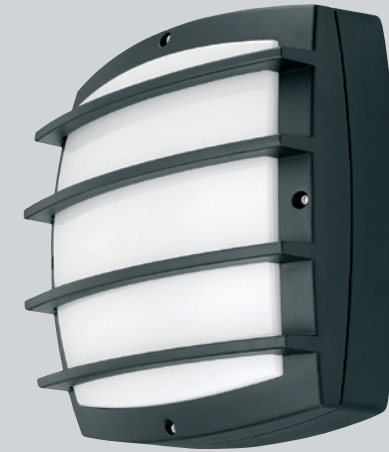

CLASSIC SLIM

LED

PRIME

LED

CCFOM – Circular Opal Diffuser with Slim Profile

PRMO – Opal Diffuser

Catalogue No.	Nominal Dimensions (mm)	LED Flux (Lumens)	Luminaire Flux (Lumens)	LED Wattage	Total System Wattage	Luminaire Lumens / Circuit Watt	Colour Temp	CRI	Weight (Kg)
CCFOM/1750/4K/OP/B	Ø 365	1900	1205	11.2	12.9	93.5	4000K	>80	4
CCFOM/2400/4K/OP/B	Ø 365	2500	1585	16.5	19.0	83.5	4000K	>80	4
CCFOM/3500/4K/OP/B	Ø 365	3500	2219	22.5	25.9	85.8	4000K	>80	4

Catalogue No.	Nominal Dimensions (mm)	LED Flux (Lumens)	Luminaire Flux (Lumens)	LED Wattage	Total System Wattage	Luminaire Lumens / Circuit Watt	Colour Temp	CRI	Weight (Kg)
PRMO/1750/4K/OP/B	350x350	1900	1205	11.2	12.9	93.5	4000K	>80	5
PRMO/2400/4K/OP/B	350x350	2500	1585	16.5	19.0	83.5	4000K	>80	5
PRMO/3500/4K/OP/B	350x350	3500	2219	22.5	25.9	85.8	4000K	>80	5

To specify a white version, replace 'B' in catalogue number with 'W': e.g. CCFOM/2400/4K/OP/W
 To specify a silver version, replace 'B' in catalogue number with 'S': e.g. CCFOM/2400/4K/OP/S

To specify a white version, replace 'B' in catalogue number with 'W': e.g. PRMO/2400/4K/OP/W
 To specify a silver version, replace 'B' in catalogue number with 'S': e.g. PRMO/2400/4K/OP/S

PRIME HOOD

LED

PRIME GRILL

LED

PRMH – Opal Diffuser with Hood

PRMG – Opal Diffuser with Grill

Catalogue No.	Nominal Dimensions (mm)	LED Flux (Lumens)	Luminaire Flux (Lumens)	LED Wattage	Total System Wattage	Luminaire Lumens / Circuit Watt	Colour Temp	CRI	Weight (Kg)
PRMH/1750/4K/OP/B	350x350	1900	589	11.2	12.9	45.7	4000K	>80	5
PRMH/2400/4K/OP/B	350x350	2500	775	16.5	19.0	40.8	4000K	>80	5
PRMH/3500/4K/OP/B	350x350	3500	1085	22.5	25.9	41.9	4000K	>80	5