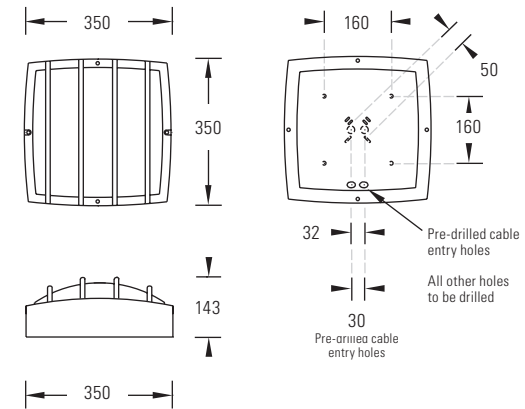

Catalogue No.	Nominal Dimensions (mm)	LED Flux (Lumens)	Luminaire Flux (Lumens)	LED Wattage	Total System Wattage	Luminaire Lumens / Circuit Watt	Colour Temp	CRI	Weight (Kg)
PRMO/1750/4K/OP/B	350x350	1900	1205	11.2	12.9	93.5	4000K	>80	5
PRMO/2400/4K/OP/B	350x350	2500	1585	16.5	19.0	83.5	4000K	>80	5
PRMO/3500/4K/OP/B	350x350	3500	2219	22.5	25.9	85.8	4000K	>80	5

PRIME HOOD

LED

PRIME GRILL

LED

PRMH – Opal Diffuser with Hood

PRMG – Opal Diffuser with Grill

Catalogue No.	Nominal Dimensions (mm)	LED Flux (Lumens)	Luminaire Flux (Lumens)	LED Wattage	Total System Wattage	Luminaire Lumens / Circuit Watt	Colour Temp	CRI	Weight (Kg)
PRMH/1750/4K/OP/B	350x350	1900	589	11.2	12.9	45.7	4000K	>80	5
PRMH/2400/4K/OP/B	350x350	2500	775	16.5	19.0	40.8	4000K	>80	5
PRMH/3500/4K/OP/B	350x350	3500	1085	22.5	25.9	41.9	4000K	>80	5

Catalogue No.	Nominal Dimensions (mm)	LED Flux (Lumens)	Luminaire Flux (Lumens)	LED Wattage	Total System Wattage	Luminaire Lumens / Circuit Watt	Colour Temp	CRI	Weight (Kg)
PRMG/1750/4K/OP/B	350x350	1900	1260	11.2	12.9	97.8	4000K	>80	5
PRMG/2400/4K/OP/B	350x350	2500	1658	16.5	19.0	87.4	4000K	>80	5
PRMG/3500/4K/OP/B	350x350	3500	2321	22.5	25.9	89.7	4000K	>80	5