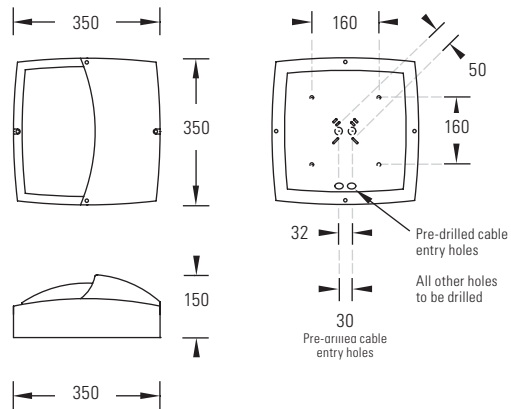

PRMH – Opal Diffuser with Hood