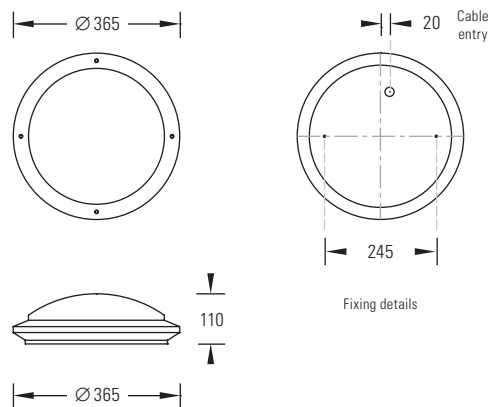

CLASSIC SLIM

LED

PRIME

LED

CCFOM – Circular Opal Diffuser with Slim Profile

PRMO – Opal Diffuser

Catalogue No.	Nominal Dimensions (mm)	LED Flux (Lumens)	Luminaire Flux (Lumens)	LED Wattage	Total System Wattage	Luminaire Lumens / Circuit Watt	Colour Temp	CRI	Weight (Kg)
CCFOM/1750/4K/OP/B	Ø 365	1900	1205	11.2	12.9	93.5	4000K	>80	4
CCFOM/2400/4K/OP/B	Ø 365	2500	1585	16.5	19.0	83.5	4000K	>80	4
CCFOM/3500/4K/OP/B	Ø 365	3500	2219	22.5	25.9	85.8	4000K	>80	4

Catalogue No.	Nominal Dimensions (mm)	LED Flux (Lumens)	Luminaire Flux (Lumens)	LED Wattage	Total System Wattage	Luminaire Lumens / Circuit Watt	Colour Temp	CRI	Weight (Kg)
PRMO/1750/4K/OP/B	350x350	1900	1205	11.2	12.9	93.5	4000K	>80	5
PRMO/2400/4K/OP/B	350x350	2500	1585	16.5	19.0	83.5	4000K	>80	5
PRMO/3500/4K/OP/B	350x350	3500	2219	22.5	25.9	85.8	4000K	>80	5

PRIME HOOD

LED

PRIME GRILL

LED

PRMH – Opal Diffuser with Hood

PRMG – Opal Diffuser with Grill

Catalogue No.	Nominal Dimensions (mm)	LED Flux (Lumens)	Luminaire Flux (Lumens)	LED Wattage	Total System Wattage	Luminaire Lumens / Circuit Watt	Colour Temp	CRI	Weight (Kg)
PRMH/1750/4K/OP/B	350x350	1900	589	11.2	12.9	45.7	4000K	>80	5
PRMH/2400/4K/OP/B	350x350	2500	775	16.5	19.0	40.8	4000K	>80	5
PRMH/3500/4K/OP/B	350x350	3500	1085	22.5	25.9	41.9	4000K	>80	5

Catalogue No.	Nominal Dimensions (mm)	LED Flux (Lumens)	Luminaire Flux (Lumens)	LED Wattage	Total System Wattage	Luminaire Lumens / Circuit Watt	Colour Temp	CRI	Weight (Kg)
PRMG/1750/4K/OP/B	350x350	1900	1260	11.2	12.9	97.8	4000K	>80	5
PRMG/2400/4K/OP/B	350x350	2500	1658	16.5	19.0	87.4	4000K	>80	5
PRMG/3500/4K/OP/B	350x350	3500	2321	22.5	25.9	89.7	4000K	>80	5