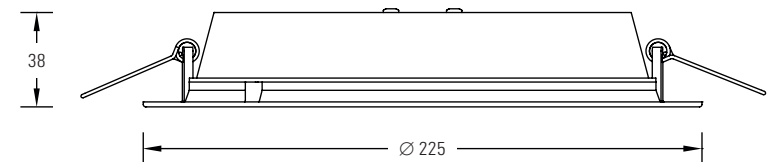

PEBBLE

LED 

A family of recessed circular shallow IP44 downlights, ideal for areas with shallow ceiling void. Available in three different sizes, with a remote fixed output driver and opalised cover.

- Ideal for use in areas with shallow ceiling voids.
- IP 44 rated.
- Available in different sizes – 145mm, 172mm and 225mm diameters.
- Colour temperature – available in 4000K version.
- Finished white as standard.
- Predicted lifetime > 50,000 hours.
- No ultra violet or infra red emissions.
- Photometric data available in Eulumdat format on request or via Relux website.
- Standard ITAB Prolight LED warranty.

Catalogue No.	LED Flux	Total System Wattage	Luminaire Lumens / Circuit Watt	Colour Temp	CRI	Cut Out Dia. (mm)
PEB1/F/09/4K	950	12.5	76	4000K	>80	125
PEB2/F/15/4K	1560	22.0	71	4000K	>80	150
PEB3/F/23/4K	2300	29.0	79	4000K	>80	200