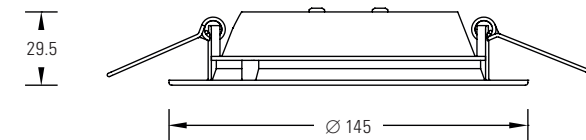

PEBBLE

LED 

A family of recessed circular shallow IP44 downlights, ideal for areas with shallow ceiling void. Available in three different sizes, with a remote fixed output driver and opalised cover.

- Ideal for use in areas with shallow ceiling voids.
- IP 44 rated.
- Available in different sizes – 145mm, 172mm and 225mm diameters.
- Colour temperature – available in 4000K version.
- Finished white as standard.
- Predicted lifetime > 50,000 hours.
- No ultra violet or infra red emissions.
- Photometric data available in Eulumdat format on request or via Relux website.
- Standard ITAB Prolight LED warranty.

Catalogue No.	LED Flux	Total System Wattage	Luminaire Lumens / Circuit Watt	Colour Temp	CRI	Cut Out Dia. (mm)
PEB1/F/09/4K	950	12.5	76	4000K	>80	125
PEB2/F/15/4K	1560	22.0	71	4000K	>80	150
PEB3/F/23/4K	2300	29.0	79	4000K	>80	200