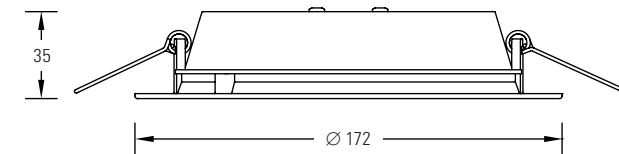

PEBBLE

LED 

A family of recessed circular shallow IP44 downlights, ideal for areas with shallow ceiling void. Available in three different sizes, with a remote fixed output driver and opalised cover.

- Ideal for use in areas with shallow ceiling voids.
- IP 44 rated.
- Available in different sizes – 145mm, 172mm and 225mm diameters.
- Colour temperature – available in 4000K version.
- Finished white as standard.
- Predicted lifetime > 50,000 hours.
- No ultra violet or infra red emissions.
- Photometric data available in Eulumdat format on request or via Relux website.
- Standard ITAB Prolight LED warranty.

Catalogue No.	LED Flux	Total System Wattage	Luminaire Lumens / Circuit Watt	Colour Temp	CRI	Cut Out Dia. (mm)
PEB1/F/09/4K	950	12.5	76	4000K	>80	125
PEB2/F/15/4K	1560	22.0	71	4000K	>80	150
PEB3/F/23/4K	2300	29.0	79	4000K	>80	200