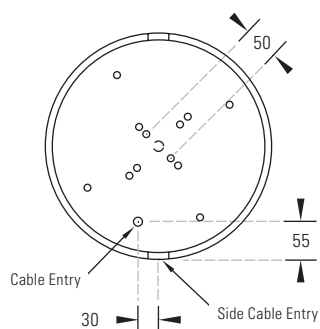

ORORA LED

A range of wall or ceiling mounted IP65 decorative luminaires designed for a wide variety of applications such as corridors, staircases, entrance areas, toilets, stores, showers and bathrooms.

- Predicted lifetime >50,000 hours.

Catalogue No.	Nominal Dimensions (mm)	LED Flux (Lumens)	Luminaire Flux (Lumens)	LED Wattage	Total System Wattage	Luminaire Lumens / Circuit Watt	Colour Temp	CRI	Weight (Kg)
ORO/1750/4K/W	Ø 330	1900	950	11.2	12.9	73.8	4000K	>80	2
ORO/2400/4K/W	Ø 330	2500	1250	16.5	19.0	65.9	4000K	>80	2
ORO/3500/4K/W	Ø 330	3500	1750	22.5	25.9	67.6	4000K	>80	2

SPECIFICATION

- Body:** 330mm diameter moulded polycarbonate. Available in white.
- Gear Tray:** Removable for ease of installation and maintenance.
- Diffuser:** Opal polycarbonate. Removed by the use of an integral moulded lever on the base.
- Nightlight/Emergency:** Centrally mounted LED on a separate circuit can be used for nightlighting (120 lumens) and/or non maintained emergency use (120 lumens). Also available in self test emergency versions on request:
 Add suffix '**N**' to specify nightlight: e.g. ORO/1750**N**/4K/W
 Add suffix '**E**' to specify emergency: e.g. ORO/1750**E**/4K/W
 Add suffix '**EN**' to specify emergency and nightlight: e.g. ORO/1750**EN**/4K/W
 Add suffix '**ES**' to specify self test emergency: e.g. ORO/1750**ES**/4K/OP
 Add suffix '**ED**' to specify DALI reporting emergency: e.g. ORO/1750**ED**/4K/OP
- Dimmable Drivers:** Option of fixed output (standard), DALI or Switchdim control.
 Add suffix '**D**' to specify DALI driver or suffix '**DW**' to specify Switchdim:
 e.g. ORO/1750**D**/4K/W or ORO/1750**DW**/4K/W
- Warranty:** Standard ITAB Prolight LED warranty (see page 161).