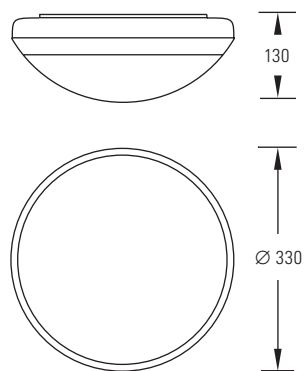

- Predicted lifetime >50,000 hours.

Catalogue No.	Nominal Dimensions (mm)	LED Flux (Lumens)	Luminaire Flux (Lumens)	LED Wattage	Total System Wattage	Luminaire Lumens / Circuit Watt	Colour Temp	CRI	Weight (Kg)
ORO/1750/4K/W	Ø 330	1900	950	11.2	12.9	73.8	4000K	>80	2
ORO/2400/4K/W	Ø 330	2500	1250	16.5	19.0	65.9	4000K	>80	2
ORO/3500/4K/W	Ø 330	3500	1750	22.5	25.9	67.6	4000K	>80	2

SPECIFICATION

- Body:** 330mm diameter moulded polycarbonate. Available in white.
- Gear Tray:** Removable for ease of installation and maintenance.
- Diffuser:** Opal polycarbonate. Removed by the use of an integral moulded lever on the base.
- Nightlight/Emergency:** Centrally mounted LED on a separate circuit can be used for nightlighting (120 lumens) and/or non maintained emergency use (120 lumens). Also available in self test emergency versions on request:
 Add suffix '**N**' to specify nightlight: e.g. ORO/1750**N**/4K/W
 Add suffix '**E**' to specify emergency: e.g. ORO/1750**E**/4K/W
 Add suffix '**EN**' to specify emergency and nightlight: e.g. ORO/1750**EN**/4K/W
 Add suffix '**ES**' to specify self test emergency: e.g. ORO/1750**ES**/4K/OP
 Add suffix '**ED**' to specify DALI reporting emergency: e.g. ORO/1750**ED**/4K/OP
- Dimmable Drivers:** Option of fixed output (standard), DALI or Switchdim control.
 Add suffix '**D**' to specify DALI driver or suffix '**DW**' to specify Switchdim:
 e.g. ORO/1750**D**/4K/W or ORO/1750**DW**/4K/W
- Warranty:** Standard ITAB Prolight LED warranty (see page 161).