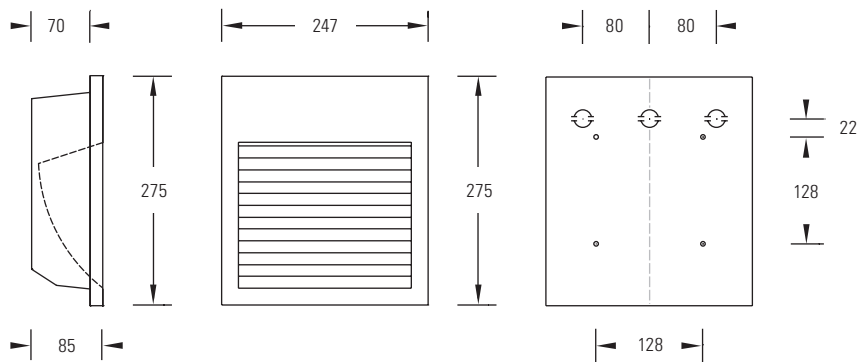

NOTCH

Recessed wall luminaire with asymmetric dark light reflector.

- Predicted lifetime >50,000 hours.

SPECIFICATION

Body: IP65 die-cast aluminium body with sand blasted tempered safety glass and silicon rubber gasket. Supplied with plastic recess housing (247 x 275 x 85 mm).

Available in black, silver (RAL9006) or white finish. To specify silver or white, substitute '**B**' for '**S or W**' in the catalogue number: e.g. NTC**S**/F/13/4K

Control Gear: Integral fixed output driver.