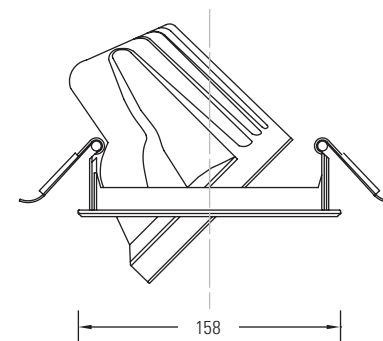

MOON LED

Adjustable recessed downlight ideal for retail or display applications.

- 45° tilt and 355° rotation allows full adjustability.
- Lamp housing of diecast aluminium for optimal cooling and long lifetime.
- Lumen packages of 3000 and 4000 lumens available.
- Ideal for use in display areas.
- Available with beam angles of spot (14°), medium (28°), flood (39°) and wide flood (54°).
- Colour temperature – available in 3000K and 4000K versions.
- CRI 80 as standard, CRI 90 available on request.
- Finished white as standard, black and grey available on request.
- Predicted lifetime > 50,000 hours.
- No ultra violet or infra red emissions.
- Photometric data available in Eulumdat format on request or via Relux website.
- Standard ITAB Prolight LED warranty.

Cut Out Ø 150
355° Rotation

| Catalogue No. | Colour | Beam Angle | Luminaire Flux | Total System Wattage | Luminaire Lumens / Circuit Watt | Colour Temp | CRI |
|--------------------|--------|------------------|----------------|----------------------|---------------------------------|-------------|-----|
| NOR/295-500-10-840 | White | Spot (14°) | 3000 | 26 | 115 | 4000K | 80 |
| NOR/295-501-10-840 | White | Medium (28°) | 3000 | 26 | 115 | 4000K | 80 |
| NOR/295-502-10-840 | White | Flood (39°) | 3000 | 26 | 115 | 4000K | 80 |
| NOR/295-503-10-840 | White | Wide Flood (54°) | 3000 | 26 | 115 | 4000K | 80 |
| NOR/295-505-10-840 | White | Spot (14°) | 4100 | 35 | 117 | 4000K | 80 |
| NOR/295-506-10-840 | White | Medium (28°) | 4100 | 35 | 117 | 4000K | 80 |
| NOR/295-507-10-840 | White | Flood (39°) | 4100 | 35 | 117 | 4000K | 80 |
| NOR/295-543-10-840 | White | Wide Flood (54°) | 4100 | 35 | 117 | 4000K | 80 |