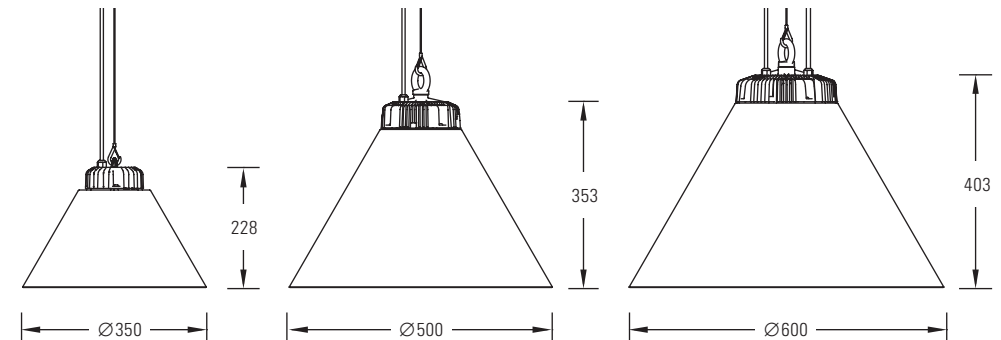

HBA LED

A family of circular suspended decorative highbays. With 3 sizes available and lumen packages ranging from 8,100 up to 26,000 lumens this versatile and powerful range of fittings are suitable for retail applications, reception areas, open atriums and other double height spaces.

- Colour temperature – available in 3000K and 4000K versions.
- 60°, 90° and 120° beam angles available.
- 3 different diameters – 350mm / 500mm / 600mm.
- Fixed output control gear as standard.
- 500 & 600mm versions available with 1-10V dimmable driver.
- Colour rendering index Ra >80 as standard, >90 available as special order.
- Supplied with eyebolt for suspension by others.
- Predicted lifetime >50,000 hours.
- Photometric data available in Eulumdat format on request or via Relux website.
- No ultra violet or infra red emissions.
- Standard ITAB Prolight LED warranty (see page 161).

Catalogue No.	Reflector Diameter (mm)	Outer Colour	LED Flux (Lumens)	Luminaire Flux (Lumens)	LED Wattage	Total System Wattage	Luminaire Lumens / Circuit Watt	Colour Temp	Beam Angle	CRI	Weight (Kg)
HBA4B/073F/060/4K8	350	Black	8100	7480	54.6	57	131	4000K	60°	>80	4
HBA4B/073F/090/4K8	350	Black	8100	7457	54.6	57	131	4000K	90°	>80	4
HBA4B/073F/120/4K8	350	Black	8100	7592	54.6	57	133	4000K	120°	>80	4
HBA5B/165F/060/4K8	500	Black	16500	15229	119.0	123	124	4000K	60°	>80	7
HBA5B/165F/090/4K8	500	Black	16500	15190	119.0	123	123	4000K	90°	>80	7
HBA5B/165F/120/4K8	500	Black	16500	15465	119.0	123	126	4000K	120°	>80	7
HBA6B/260F/060/4K8	600	Black	26000	24009	177.0	184	130	4000K	60°	>80	11
HBA6B/260F/090/4K8	600	Black	26000	23936	177.0	184	130	4000K	90°	>80	11
HBA6B/260F/120/4K8	600	Black	26000	24369	177.0	184	132	4000K	120°	>80	11