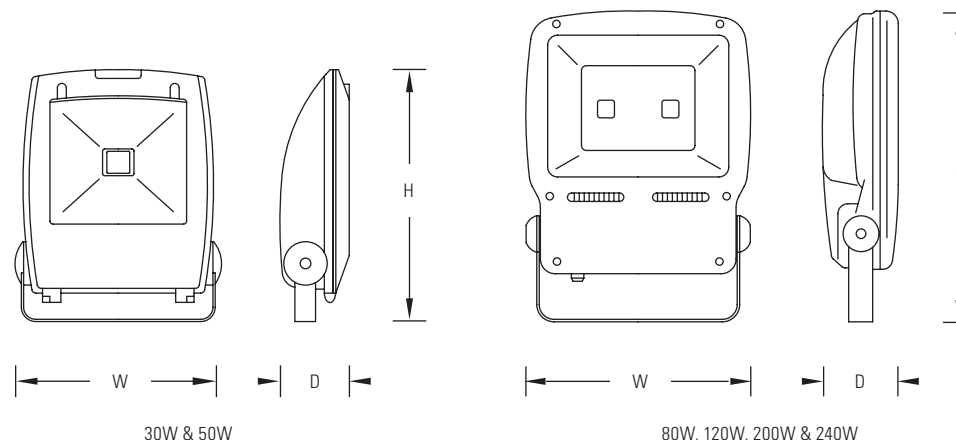

**FLOODLIGHT**

LED 

A family of external IP65 rated floodlights with outputs ranging from 2,850 lumens up to 22,800 lumens. Ideal for use in commercial and industrial applications such as car parks, sports facilities, amenity lighting and security areas.

- Die cast aluminium IP65 body with toughened glass cover.
- IK10 rating.
- Different sizes offering 6 different lumen outputs.
- Colour temperature – 4500K.
- Predicted lifetime >50,000 hours.
- Finished in grey (RAL7004).
- 120° beam angle.
- Adjustable metal stirrup for ease of installation.
- Standard ITAB Prolight LED warranty (see page 161).

See table for dimensions

Catalogue No.	LED Flux (Lumens)	Luminaire System Wattage	Luminaire Lumens / Circuit Watt	Colour Temp	CRI	Weight (Kg)	Width (mm)	Height (mm)	Depth (mm)
FL/LED/030/4500K	2747	30.0	91.6	4500K	>80	2.0	220	320	80
FL/LED/050/4500K	4636	50.0	92.7	4500K	>80	3.4	295	340	105
FL/LED/080/4500K	7700	81.6	94.4	4500K	>80	4.3	250	310	95
FL/LED/120/4500K	11400	116.1	98.2	4500K	>80	7.8	335	390	115
FL/LED/200/4500K	20800	205.9	101.0	4500K	>80	14.0	420	490	130
FL/LED/240/4500K	22900	233.6	98.0	4500K	>80	14.0	420	490	130