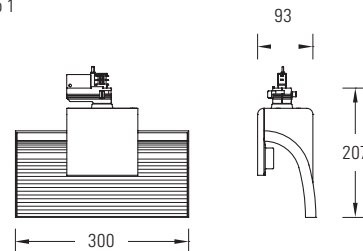

EXO LED

A family of track mounted wall wash luminaires ideally suited for retail applications. Available in single and double variants EXO offers smooth and seamless wall washing and aisle lighting. Both variations provide wide vertical and transverse distributions ensuring homogeneous illumination of product and allowing larger centres between fittings to help reduce initial, installation and running costs.

- Wide distributions ensure homogenous lighting.
- Ideal for use in retail areas.
- Available in single or double distribution.
- Emergency version not available.
- Colour temperature – available in 3000K and 4000K versions.
- CRI >90.
- Available in white, black or grey.
- Predicted lifetime > 50,000 hours.
- No ultra violet or infra red emissions.
- Photometric data available in Eulumdat format on request or via Relux website.
- Standard ITAB Prolight LED warranty.

Exo 1