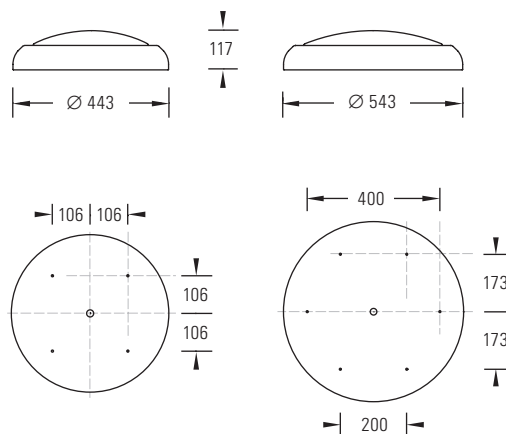

Catalogue Number	Nominal Dimensions (mm)	LED Flux (Lumens)	Luminaire Flux (Lumens)	LED Wattage	Total System Wattage	Luminaire Lumens / Circuit Watt	Colour Temp	CRI	Weight (Kg)
CVRSW/1750/4K/OP	Ø 443	1900	874	11.2	12.9	67.9	4000K	>80	6.5
CVRSW/2400/4K/OP	Ø 443	2500	1150	16.5	19.0	60.6	4000K	>80	6.5
CVRSW/3500/4K/OP	Ø 443	3500	1610	22.5	25.9	62.2	4000K	>80	6.5
CVRLW/1750/4K/OP	Ø 543	1900	874	11.2	12.9	67.9	4000K	>80	7.2
CVRLW/2400/4K/OP	Ø 543	2500	1150	16.5	19.0	60.6	4000K	>80	7.2
CVRLW/3500/4K/OP	Ø 543	3500	1610	22.5	25.9	62.2	4000K	>80	7.2