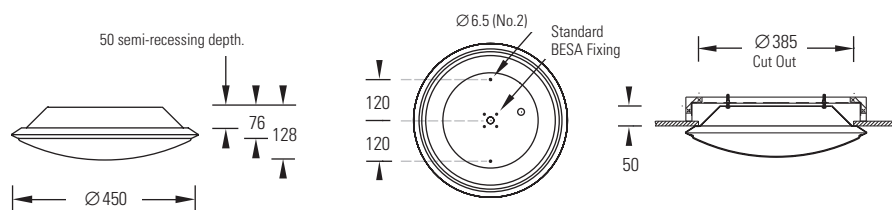

Catalogue No.	Nominal Dimensions (mm)	LED Flux (Lumens)	Luminaire Flux (Lumens)	LED Wattage	Total System Wattage	Luminaire Lumens / Circuit Watt	Colour Temp	CRI	Weight (Kg)
CCSW/1750/4K/OP	Ø 450	1900	1340	11.2	12.9	104.0	4000K	>80	4
CCSW/2400/4K/OP	Ø 450	2500	1760	16.5	19.0	92.8	4000K	>80	4
CCSW/3500/4K/OP	Ø 450	3500	2470	22.5	25.9	95.5	4000K	>80	4

### SPECIFICATION

- Body:** Spun aluminium, finished in epoxy powder coated white as standard. Special colours can be supplied on request, please specify required finish using RAL colour code. Overall diameter = 450mm
- Gear Tray:** Completely removable for ease of installation and maintenance.
- Diffuser:** Opal Polycarbonate
- Nightlight/ Emergency:** Centrally mounted LED on a separate circuit can be used for nightlighting (120 lumens) and/or non maintained emergency use (120 lumens). Also available in self test emergency versions on request:  
 Add suffix '**N**' to specify nightlight: e.g. CCSW/1750**N**/4K/OP  
 Add suffix '**E**' to specify emergency: e.g. CCSW/1750**E**/4K/OP  
 Add suffix '**EN**' to specify emergency and nightlight: e.g. CCSW/1750**EN**/4K/OP  
 Add suffix '**ES**' to specify self test emergency: e.g. CCSW/1750**ES**/4K/OP  
 Add suffix '**ED**' to specify DALI reporting emergency: e.g. CCSW/1750**ED**/4K/OP
- Dimmable Drivers:** Option of fixed output (standard), DALI or Switchdim control.  
 Add suffix '**D**' to specify DALI driver or suffix '**DW**' to specify Switchdim:  
 e.g. CCSW/1750**D**/4K/OP or CCSW/1750**DW**/4K/OP
- Fixing:** Central BESA box. Semi-recessing kit available for all versions.
- Semi-Recessed:** Semi-recessing kit. Specify catalogue number: **CCS/SRK**