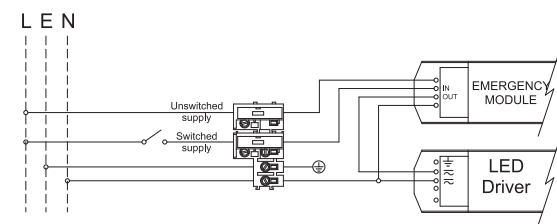

CONTROL GEAR WIRING DIAGRAMS

Luminaire wired for Triodonic Switchdim/Philips Touch & Dim operation.

Luminaire wired for Triodonic Switchdim/Philips Touch & Dim operation & integral emergency.

Luminaire wired for standard operation with fixed output control gear.

Luminaire wired for standard operation with fixed output control gear & integral emergency.