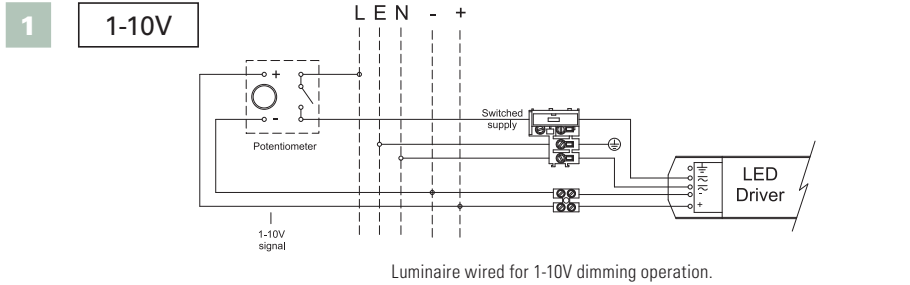

CONTROL GEAR WIRING DIAGRAMS

Luminaire wired for Triodonic Switchdim/Philips Touch & Dim operation.

Luminaire wired for Triodonic Switchdim/Philips Touch & Dim operation & integral emergency.

Luminaire wired for standard operation with fixed output control gear.

Luminaire wired for standard operation with fixed output control gear & integral emergency.