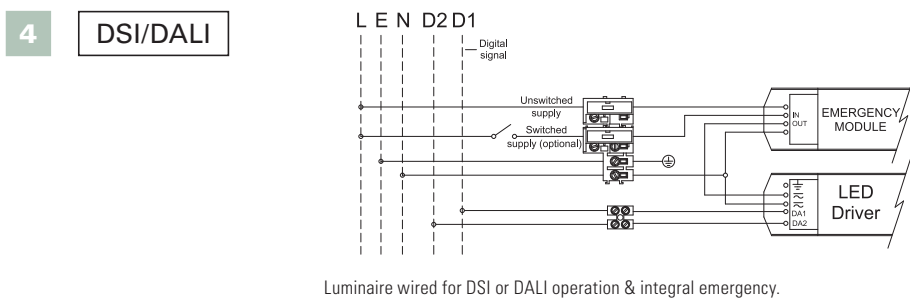

CONTROL GEAR WIRING DIAGRAMS

Luminaire wired for Triodonic Switchdim/Philips Touch & Dim operation.

Luminaire wired for Triodonic Switchdim/Philips Touch & Dim operation & integral emergency.

Luminaire wired for standard operation with fixed output control gear.

Luminaire wired for standard operation with fixed output control gear & integral emergency.