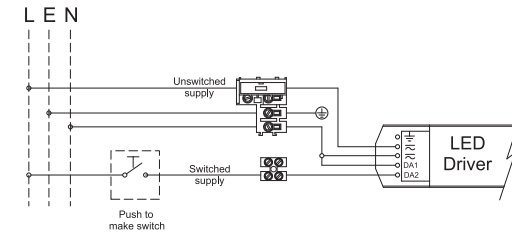

CONTROL GEAR WIRING DIAGRAMS

Luminaire wired for Triodonic Switchdim/Philips Touch & Dim operation.

Luminaire wired for Triodonic Switchdim/Philips Touch & Dim operation & integral emergency.

Luminaire wired for standard operation with fixed output control gear.

Luminaire wired for standard operation with fixed output control gear & integral emergency.