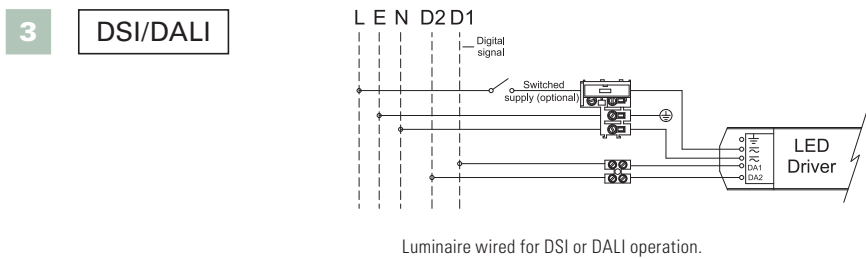

CONTROL GEAR WIRING DIAGRAMS

Luminaire wired for Triodonic Switchdim/Philips Touch & Dim operation.

Luminaire wired for Triodonic Switchdim/Philips Touch & Dim operation & integral emergency.

Luminaire wired for standard operation with fixed output control gear.

Luminaire wired for standard operation with fixed output control gear & integral emergency.