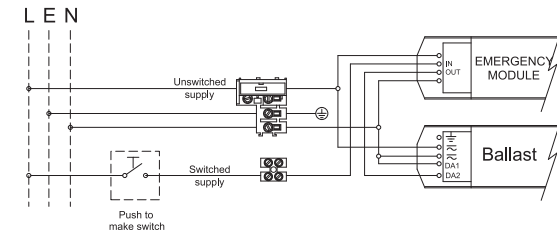

CONTROL GEAR WIRING DIAGRAMS

Luminaire wired for Triodonic Switchdim/Philips Touch & Dim operation.

Luminaire wired for Triodonic Switchdim/Philips Touch & Dim operation & integral emergency.

Luminaire wired for standard operation with fixed output control gear.

Luminaire wired for standard operation with fixed output control gear & integral emergency.