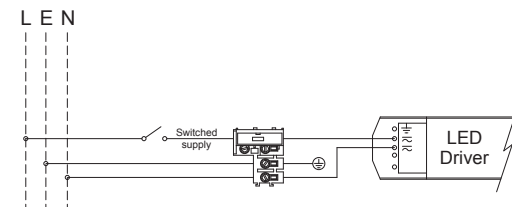

CONTROL GEAR WIRING DIAGRAMS

Luminaire wired for Triodonic Switchdim/Philips Touch & Dim operation.

Luminaire wired for Triodonic Switchdim/Philips Touch & Dim operation & integral emergency.

Luminaire wired for standard operation with fixed output control gear.

Luminaire wired for standard operation with fixed output control gear & integral emergency.