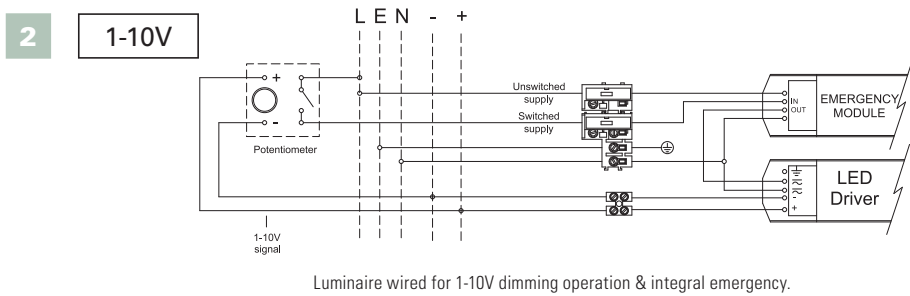

CONTROL GEAR WIRING DIAGRAMS

Luminaire wired for Triodonic Switchdim/Philips Touch & Dim operation.

Luminaire wired for Triodonic Switchdim/Philips Touch & Dim operation & integral emergency.

Luminaire wired for standard operation with fixed output control gear.

Luminaire wired for standard operation with fixed output control gear & integral emergency.