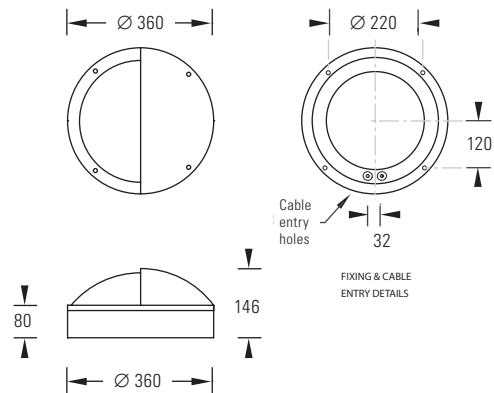

CCFOH – Circular Opal Diffuser with Hood