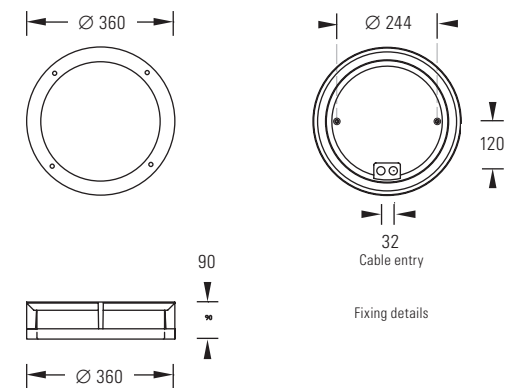

- Predicted lifetime >50,000 hours.

CCFOC – Circular Opal Diffuser

Catalogue No.	Nominal Dimensions (mm)	LED Flux (Lumens)	Luminaire Flux (Lumens)	LED Wattage	Total System Wattage	Luminaire Lumens / Circuit Watt	Colour Temp	CRI	Weight (Kg)
CCFOC/1750/4K/OP/B	Ø 360	1900	1193	11.2	12.9	92.6	4000K	>80	4.5
CCFOC/2400/4K/OP/B	Ø 360	2500	1570	16.5	19.0	82.7	4000K	>80	4.5
CCFOC/3500/4K/OP/B	Ø 360	3500	2198	22.5	25.9	84.9	4000K	>80	4.5

To specify a white version, replace **'B'** in catalogue number with **'W'**: e.g. CCF0C/2400/4K/OP/**W**
 To specify a silver version, replace **'B'** in catalogue number with **'S'**: e.g. CCF0C/2400/4K/OP/**S**

CLASSIC HOOD LED

CLASSIC HALO LED

CCFOH – Circular Opal Diffuser with Hood

CCFOB – Circular Opal Diffuser with Backlight

Catalogue No.	Nominal Dimensions (mm)	LED Flux (Lumens)	Luminaire Flux (Lumens)	LED Wattage	Total System Wattage	Luminaire Lumens / Circuit Watt	Colour Temp	CRI	Weight (Kg)
CCFOH/1750/4K/OP/B	Ø 360	1900	342	11.2	12.9	26.6	4000K	>80	4.5
CCFOH/2400/4K/OP/B	Ø 360	2500	450	16.5	19.0	23.7	4000K	>80	4.5
CCFOH/3500/4K/OP/B	Ø 360	3500	630	22.5	25.9	24.3	4000K	>80	4.5

Catalogue No.	Nominal Dimensions (mm)	LED Flux (Lumens)	Luminaire Flux (Lumens)	LED Wattage	Total System Wattage	Luminaire Lumens / Circuit Watt	Colour Temp	CRI	Weight (Kg)
CCFOB/1750/4K/OP/B	Ø 360	1900	1119	11.2	12.9	86.9	4000K	>80	4
CCFOB/2400/4K/OP/B	Ø 360	2500	1473	16.5	19.0	77.6	4000K	>80	4
CCFOB/3500/4K/OP/B	Ø 360	3500	2062	22.5	25.9	79.7	4000K	>80	4