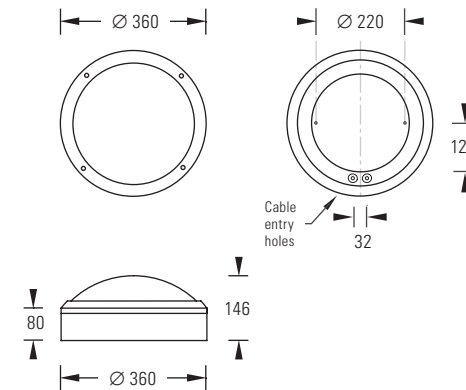

CLASSIC / PRIME BULKHEADS

CLASSIC LED

SPECIFICATION

- Body:** IP65 corrosion and vandal resistant, die-cast aluminium body and diffuser retaining ring available in white, black and silver (RAL9006) finish.
- Diffuser:** Impact resistant, opal polycarbonate UV stabilised diffuser.
- Emergency:** Centrally mounted LED on a separate circuit can be used for non maintained emergency use (120 lumens). Also available in self test emergency versions on request:
 Add suffix **'E'** to specify emergency: e.g. CCF0*/1750**E**/4K/OP/B or PRM*/1750**E**/4K/OP/B
 Add suffix **'ES'** to specify self test emergency: e.g. CCF0*/1750**ES**/4K/OP/B
 Add suffix **'ED'** to specify DALI reporting self test emergency: e.g. CCF0*/1750**ED**/4K/OP/B
- Dimmable Drivers:** Option of fixed output (standard), DALI or Switchdim control.
 Add suffix **'D'** to specify DALI driver or suffix **'DW'** to specify Switchdim:
 e.g. CCF0*/1750**D**/4K/OP/B; PRM*/1750**D**/4K/OP/B
 or CCF0*/1750**DW**/4K/OP/B; PRM*/1750**DW**/4K/OP/B
- Photocell:** Integral photocell options are available – add suffix **'PC'** to catalogue number:
 e.g. CCF0C/1750/4K/OP/**BPC** or PRM*/1750/4K/OP/**BPC** (not available with Classic Slim).
- Presence:** Microwave detector available, add suffix **'PD'** to catalogue number:
 e.g. CCF0C/1750/4K/OP/**BPD**
- Warranty:** Standard ITAB Prolight LED warranty (see page 161).

- Predicted lifetime >50,000 hours.

CCFOC – Circular Opal Diffuser

Catalogue No.	Nominal Dimensions (mm)	LED Flux (Lumens)	Luminaire Flux (Lumens)	LED Wattage	Total System Wattage	Luminaire Lumens / Circuit Watt	Colour Temp	CRI	Weight (Kg)
CCFOC/1750/4K/OP/B	Ø 360	1900	1193	11.2	12.9	92.6	4000K	>80	4.5
CCFOC/2400/4K/OP/B	Ø 360	2500	1570	16.5	19.0	82.7	4000K	>80	4.5
CCFOC/3500/4K/OP/B	Ø 360	3500	2198	22.5	25.9	84.9	4000K	>80	4.5