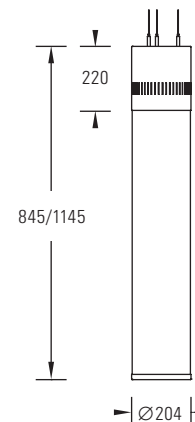

CHUTE LED

A contemporary LED pendant offering significant energy and maintenance savings when compared with conventional compact fluorescent pendants.

- Colour rendering index Ra >80.
- Predicted lifetime >50,000 hours.
- Available with solid underside to provide a wide distribution or with an open tube underside to provide a direct distribution.
- Photometric data available in Eulumdat format on request or via Relux website.

o/a Length (mm)	Catalogue No.	LED Flux (Lumens)	LED Wattage	Total System Wattage	Luminaire Lumens / Circuit Watt		Colour Temp	CRI	Weight (Kg)
					with Solid Tube LOR = 74%	with Open Tube LOR = 79%			
845	CHTSW/11/4K/S	1100	8.6	9.9	82.2	87.8	4000K	>80	4.3
845	CHTSW/20/4K/S	2000	16.0	18.4	80.4	85.9	4000K	>80	4.3
845	CHTSW/30/4K/S	3000	23.6	27.1	81.9	87.5	4000K	>80	4.3
845	CHTSW/50/4K/S	4600	41.1	47.3	72.0	76.9	4000K	>80	4.3
1145	CHTLW/11/4K/S	1100	8.6	9.9	82.2	87.8	4000K	>80	4.5
1145	CHTLW/20/4K/S	2000	16.0	18.4	80.4	85.9	4000K	>80	4.5
1145	CHTLW/30/4K/S	3000	23.6	27.1	81.9	87.5	4000K	>80	4.5
1145	CHTLW/50/4K/S	4600	41.1	47.3	72.0	76.9	4000K	>80	4.5

Colour Temperature: For colour 3000K replace '4K' in catalogue number with '3K': e.g. CHTLW/30/3K/S

Supplied with solid spun aluminium housing as standard. Available as an open tube option, replace 'S' in catalogue number with 'OB': e.g. CHTSW/11/4K/OB