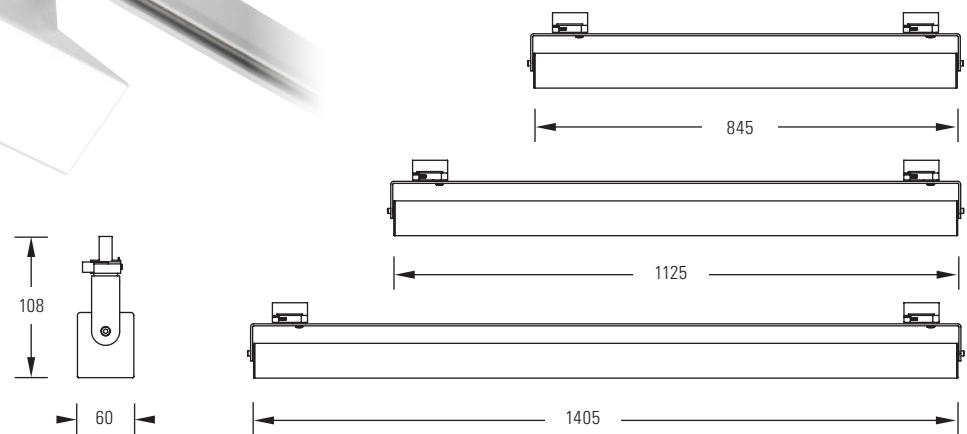

CRE8 WALL WASH

LED

- Track mounted adjustable wall wash luminaire fitted with a clear prismatic diffuser.
- Ideal for use in retail, classrooms and display areas.
- Nominal lumen outputs are shown in the tables, but alternative preset outputs are available in the range 1200 lumens (900mm length) up to 9000 lumens (1500mm length).
- Available in different sizes 900, 1200 and 1500mm lengths.
- Colour temperature – available in 3000K and 4000K versions.
- CRI 80 as standard, CRI 90 available on request.
- Finished white (RAL9010) as standard, other colours available on request.
- Predicted lifetime > 50,000 hours.
- No ultra violet or infra red emissions.
- Photometric data available in Eulumdat format on request or via Relux website.
- Standard ITAB Prolight LED warranty.

Catalogue No.	Nominal Length (mm)	LED Flux (Lumen)	Luminaire Flux (Lumens)	LED Wattage	Total System Wattage	Luminaire Lumens / Circuit Watt	Colour Temp
CRE8T/09/F/39/4K	900	3900	2200	22.6	25	88	4000K
CRE8T/09/F/45/4K	900	4500	2538	27.0	30	85	4000K
CRE8T/12/F/52/4K	1200	5200	2933	30.2	33	88	4000K
CRE8T/12/F/60/4K	1200	6000	3384	35.9	39	86	4000K
CRE8T/15/F/65/4K	1500	6500	3666	37.7	41	88	4000K
CRE8T/15/F/75/4K	1500	7500	4230	44.9	49	86	4000K

Colour Temperature: To specify 3000K colour temperature replace '4K' in the catalogue number with '3K': e.g. CRE8T/09/F/60/3K