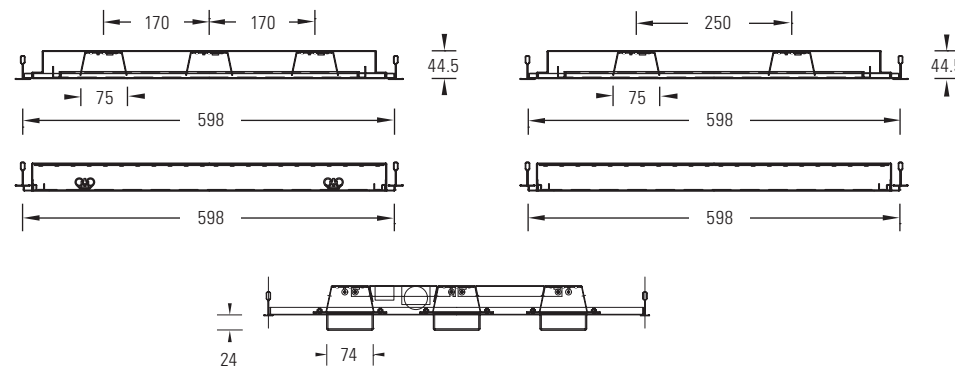

Catalogue No.	Mounting	No. of optics	Nominal Dims (mm)	LED Flux (Lumens)	Luminaire Flux (Lumens)	Total System Wattage	Luminaire Lumens / Circuit Watt	Colour Temp	CRI	Weight (Kg)
BLA/662/F/26/3K	Recessed Modular	2	600x600	2600	1456	18.0	80.9	3000K	>80	6.5
BLA/662/F/44/3K	Recessed Modular	2	600x600	4400	2464	29.5	83.5	3000K	>80	6.5
BLA/663/F/39/3K	Recessed Modular	3	600x600	3900	2184	27.0	80.9	3000K	>80	6.5
BLA/663/F/66/3K	Recessed Modular	3	600x600	6600	3696	44.0	84.0	3000K	>80	6.5
BLA/662/F/26/4K	Recessed Modular	2	600x600	2600	1456	16.8	86.7	4000K	>80	6.5
BLA/662/F/44/4K	Recessed Modular	2	600x600	4400	2464	27.6	89.3	4000K	>80	6.5
BLA/663/F/39/4K	Recessed Modular	3	600x600	3900	2184	25.0	87.4	4000K	>80	6.5
BLA/663/F/66/4K	Recessed Modular	3	600x600	6600	3696	42.0	88.0	4000K	>80	6.5